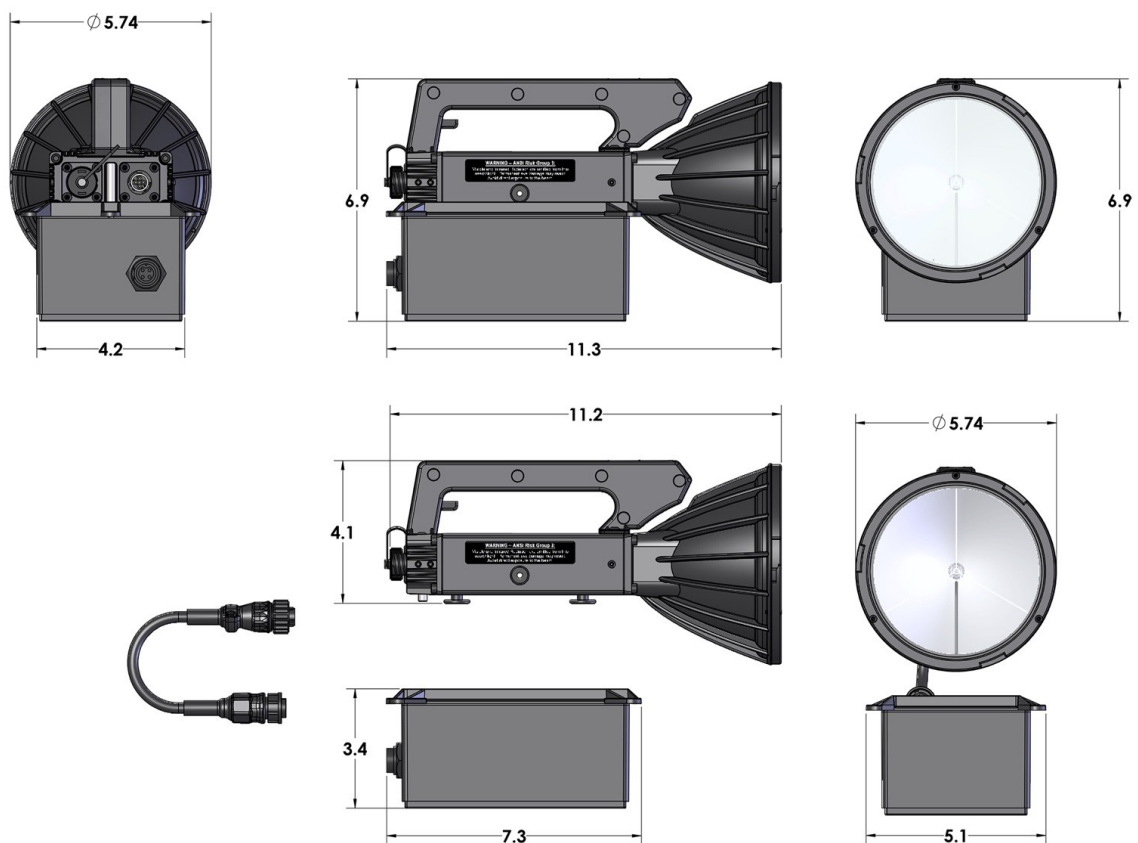

## Physical characteristics

*Dimensions are in inches*

Searchlight Weight	1,45kg
--------------------	--------

Battery Weight	1,36kg
Operational Weight	2,95kg (includes Searchlight, Battery and 8 Inch Cord)